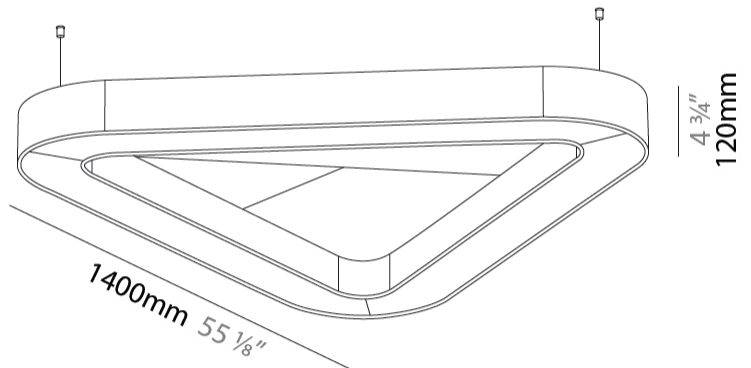

GENERAL

Series: Victory Acoustic
Partner: Prolicht
Division: Architectural
Installation: Suspension
Product Type: Acoustic
Mounting Location: Ceiling
Light Distribution: Direct

PHYSICAL

Shape: Round
Length (mm): 1400
Length (in): 55 1/8
Width (mm): 1271
Width (in): 50 1/16
Height (mm): 120
Height (in): 4 3/4

Diffuser: [PMMA - Opal / Micro-Prism](#)
Fixture Finish: [SSR / BKV / CWI / CRY / HAB / UFT / ITA / RUA / FTG / MYG / LOD / PUS / FRO / FUP / KIA / POP / BLS / SPG / MEY / GOH / CHC / COM / ABZ / JAG / OBR / MOS / ROR](#)

Acoustic Finish: [SFW / CYW / SEE / SYN / MTS / PMB / TTN / CYB / STO / DPE / BES / SHB / ARE / ANE / VRD / CRF](#)

Fixture Material: Aluminum
Primary Material: Acoustic
Cable Details: 2000mm / 78 3/4" or 6000mm / 236 1/4" Transparent Cable

ELECTRICAL

Lamp Type: LED (Zhaga Standard)
Input Wattage (W): 58.7
Total Output Wattage (W): 53.7
Dimming: [Non-Dimmable](#)
Driver Included: Yes
Driver Location: Integrated
Driver Type: Constant Current - Universal
Driver Class: Class 2
Input Voltage (V): 120 - 277

LED

Color Temperature (°K): [2700 / 3000 / 3500 / 4000](#)
Max. Delivered Lumen (lm): [4979 / 5153 / 6051 / 5239](#)
Nominal Lumen (lm): [7660 / 7928 / 9309 / 8060](#)
CRI: >90 CRI
Lamp Life (hrs): 50000

OPTICAL

RATINGS AND CERTIFICATIONS

Certified By: CSA Certified to UL and CSA Standards
IP rating: IP20